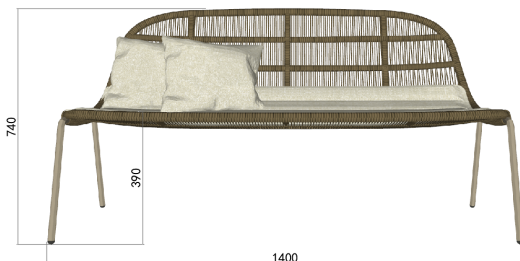

Leaf

Yeap Collection

Weight: 11 kgs | Volume: 0.7 cbm

Item Code: 010453201
030453193

TYPE/TIPO 2-Seater Sofa / Sofá de 2 plazas

MATERIALS/
MATERIALES Aluminium + Fabric
Aluminio + Textiles

MEASUREMENTS/
MEDIDAS W 140 x D 64 x H 74 cms
An 140 x Prof 64 x Al 74 cms

FINISHES/ACABADOS

STRUCTRE/
ESTRUCTURA

CUSHIONS/
COJINERIA

Sunbrella fabric, Every cushion is removable and all cushions cover are washable at 30°C. Drain Foam with water drainage technology. Fundas en tela Sunbrella removibles y aptas para lavado on maquirá hasta 30°C. Espumas. Drain Foam con tecnología para drenaje de agua.

STRUCTURE/
ESTRUCTURA

Structure in natural aluminum or with powder coated paint. Clean with a soft cloth and warm water. Estructura en aluminio natural o con pintura electroestática. Limpiar con un pano suave y agua tibia.

ADDITIONAL ITEMS/
ITEMS ADICIONALES Cover, deco cushions.
Funds impermeables, cojines decorativos.

FRONT / FRONTAL

Find more information in www.altek.com.co

ALTEK