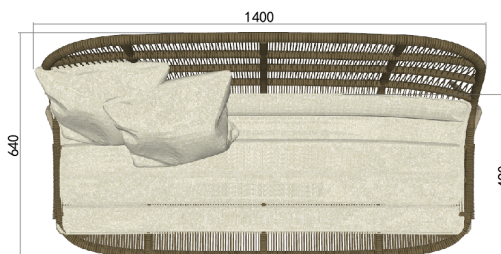

TOP / SUPERIOR